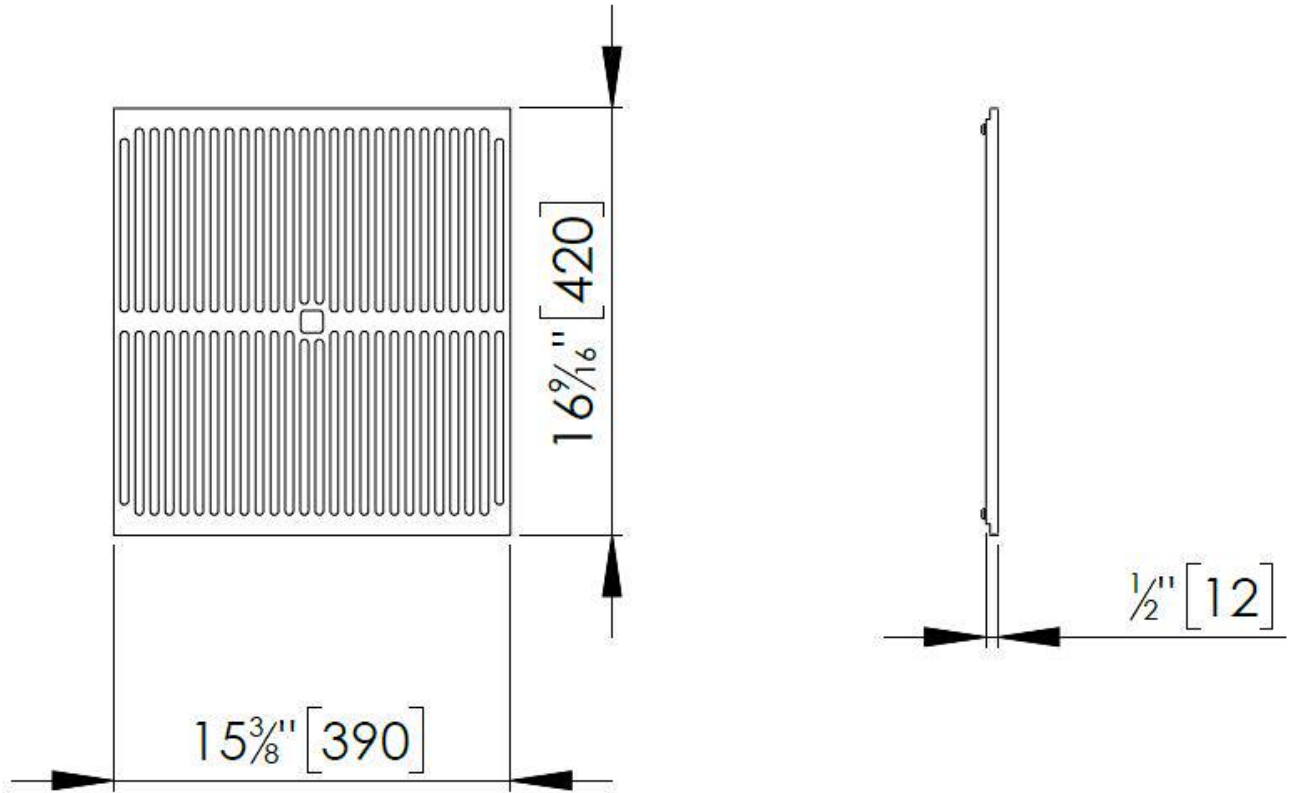

Black grid

Accessories

Code: 8100 617

DETAILS

Material Foster Black Composit

Sink accessories Grid

Dimensions 42x39 cm

TECHNICAL DATA

8100 617

RECOMMENDED PAIRINGS

Sink Canova 35" x 20" – U/M
1339 660